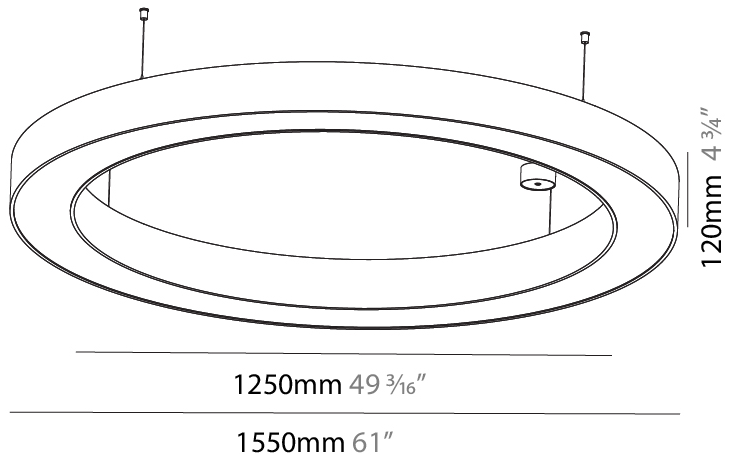

GENERAL

Series: Glorious
Subseries: Glorious
Brand: Prolicht
Division: Architectural
Mounting Type: Suspension
Mounting Location: Ceiling
Subcategory: Ambient

PHYSICAL

Shape: Round
Diameter (mm): 1550
Diameter (in): 61
Height (mm): 120
Height (in): 4 3/4
Max. Overall Height (mm): 2120
Max. Overall Height (in): 83 7/16
Light Distribution: Direct / Indirect
Weight (kg): 16.737
Weight (lbs): 36.90
Diffuser: PMMA - Opal or Micro-Prism
Fixture Finish: SSR / BKV / CWI / CRY / HAB / LAG / UFT / ITA / RUA / RUR / MIC / FTG / MYG / TWT / LOD / PUS / FRO / FUP / KIA / POP / BLS / SPG / MEY / GOH / GUM / CHC / COM / ABZ / JAG / OBR / MOS / ROR
Fixture Material: Aluminum

ELECTRICAL

Lamp Type: LED (Zhaga Standard)
Input Wattage (W): 110
Total Output Wattage (W): 88 / 70.4 (3500K)
Dimming: Non-Dimming / Phase Dimming (120Vac only) / 0-10V Dimming
Driver Included: Yes
Driver Location: Integrated
Driver Type: Constant Current - 120 / 277Vac
Driver Class: Class 2
Input Voltage (V): 120 - 277
Constant Current (MA): 350 / 700/800 (3500K)

LED

Color Temperature (°K): 3000 / 3500 / 4000
Max. Delivered Lumen (lm): 6920 / 7164 / 7310 Direct / 4530 / 4938 / 4790 Indirect
CRI: >80 CRI
Efficiency (%): 68
Lamp Life (hrs): 50000

OPTICAL

RATINGS AND CERTIFICATIONS

Certified By: Certified for North American Standards
IP rating: IP20