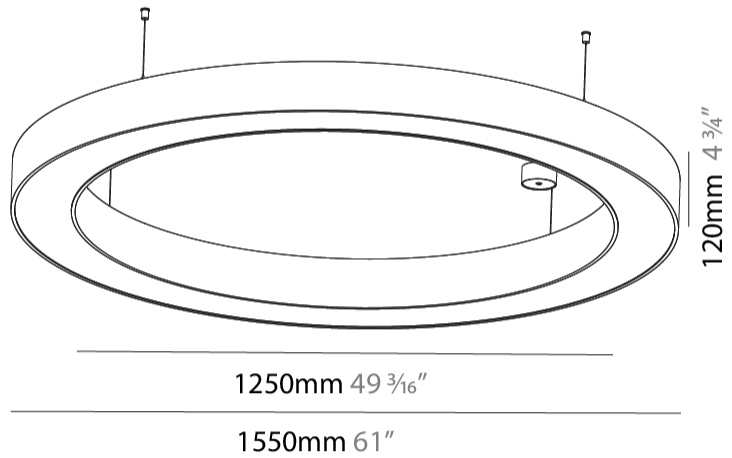

GENERAL

Series: Glorious
Subseries: Glorious
Brand: Prolight
Division: Architectural
Mounting Type: Suspension
Mounting Location: Ceiling
Subcategory: Ambient

PHYSICAL

Shape: Round
Diameter (mm): 1550
Diameter (in): 61
Height (mm): 120
Height (in): 4 ¾
Max. Overall Height (mm): 2120
Max. Overall Height (in): 83 ⅞
Light Distribution: Direct
Weight (kg): 16.737
Weight (lbs): 36.82
Diffuser: PMMA - Opal or Micro-Prism
Fixture Finish: SSR / BKV / CWI / CRY / HAB / LAG / UFT / ITA / RUA / RUR / MIC / FTG / MYG / TWT / LOD / PUS / FRO / FUP / KIA / POP / BLS / SPG / MEY / GOH / GUM / CHC / COM / ABZ / JAG / OBR / MOS / ROR
Fixture Material: Aluminum

ELECTRICAL

Lamp Type: LED (Zhaga Standard)
Input Wattage (W): 75
Total Output Wattage (W): 60 / 48 (3500K)
Dimming: Non-Dimming / Phase Dimming (120Vac only) / 0-10V Dimming
Driver Included: Yes
Driver Location: Integrated
Driver Type: Constant Current
Driver Class: Class 2
Input Voltage (V): 120 - 277
Constant Current (MA): 350 / 700/800 (3500K)

LED

Color Temperature (°K): 3000 / 3500 / 4000
Max. Delivered Lumen (lm): 6920 / 7164 / 7310
CRI: >80 CRI
Efficiency (%): 0.65
Lamp Life (hrs): 50000

OPTICAL

RATINGS AND CERTIFICATIONS

Certified By: Certified for North American Standards
IP rating: IP20